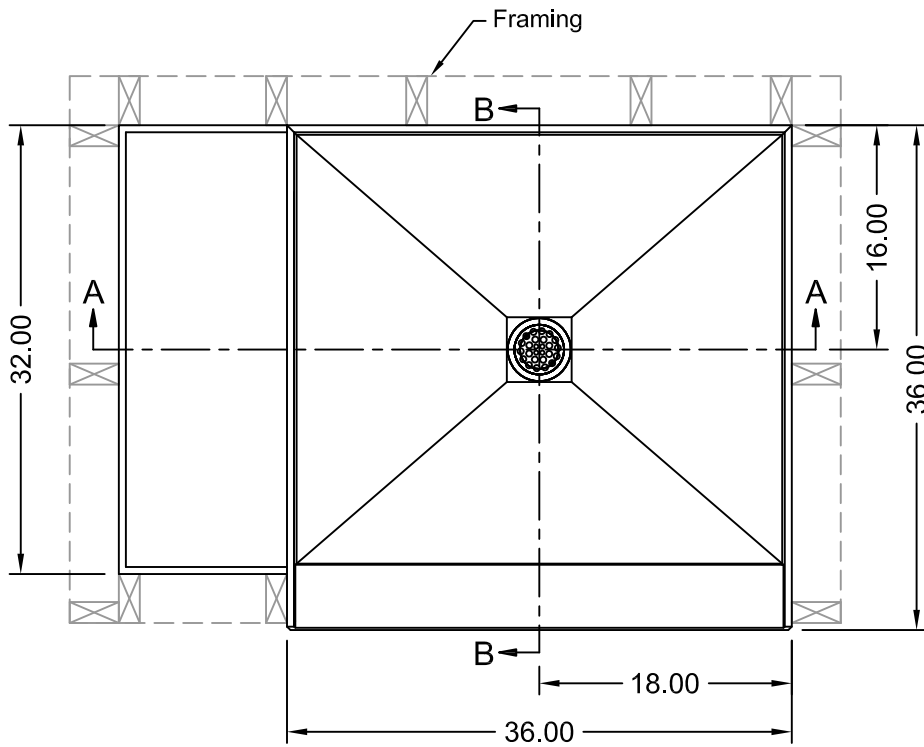

TILE REDI[®] BASE'N BENCH[®] SHOWER KIT

REDI BASE[®]
WITH REDI BENCH[®]

MODEL
3636C-RB36-KIT

(Not to scale)

SECTION A-A