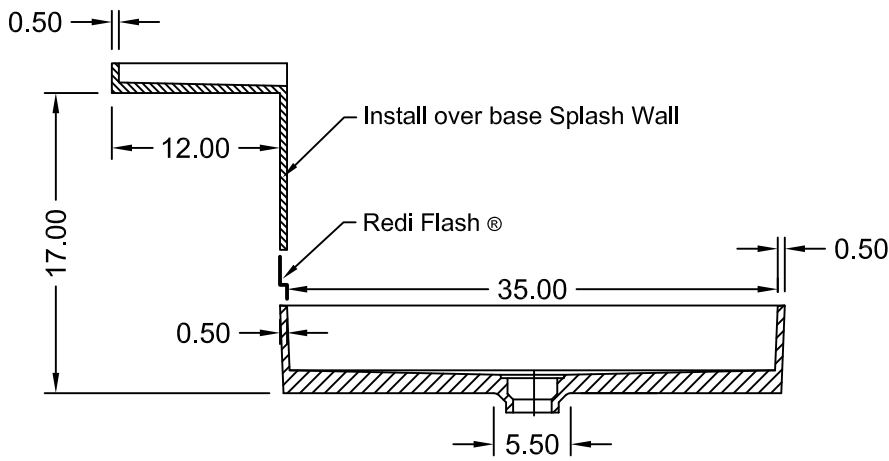

TILE REDI[®] BASE'N BENCH[®] SHOWER KIT

REDI BASE[®]
WITH REDI BENCH[®]

MODEL
3636C-RB36-KIT

(Not to scale)

SECTION A-A